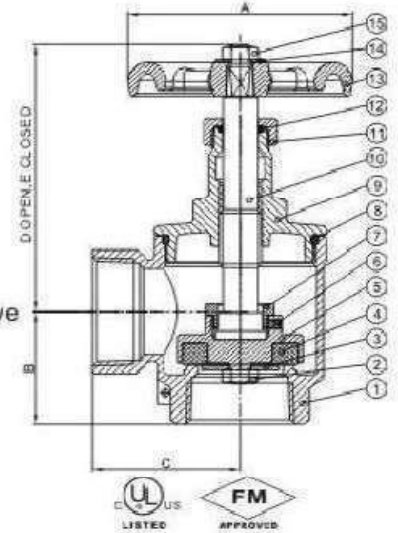

2 1/2" FNPT x FNPT  
1 1/2" FNPT x FNPT

**HC-102(DWG.J281)**

ANGLE HOSE VALVE

300lb. RATED

Used with a Fire Hose Rack Assembly

Or as a Fire Dept. outlet connection

DOUBLE FEMALE

**Standard equipment:**

Female NPT inlet and outlet forge brass valve

Outlet cast brass valve

Red hand wheel.

**Optional Finishes:**

PB-Polished Brass

RC-Rough Chrome Plated

PC-Polished Chrome Plated

	A	B	C	D	E
1 1/2" x 2 1/2"	3.94	1.97	2.60	4.70	5.71
2 1/2" x 2 1/2"	4.92	2.68	3.27	6.18	7.87