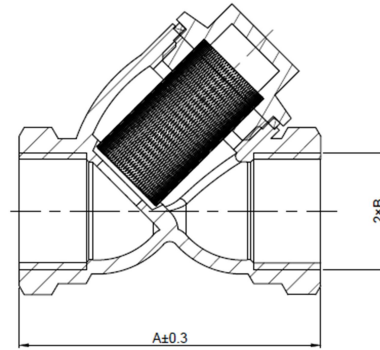

**Bronze Y Strainer
(BV1-621A)**

- Connection Ends: ISO 228
- Working Pressure: PN16
- Temperature Range: -10°C- 100°C

SPECIFICATION

Material: Bronze Pressure: PN16 Operating temperature: -20°C ≤ T ≤ 120°C

SIZE	A	B
1/2"	54	G1/2
3/4"	65	G3/4
1"	78	G1
1.1/4"	85	G1.1/4
1.1/2"	98	G1.1/2
2"	118	G2